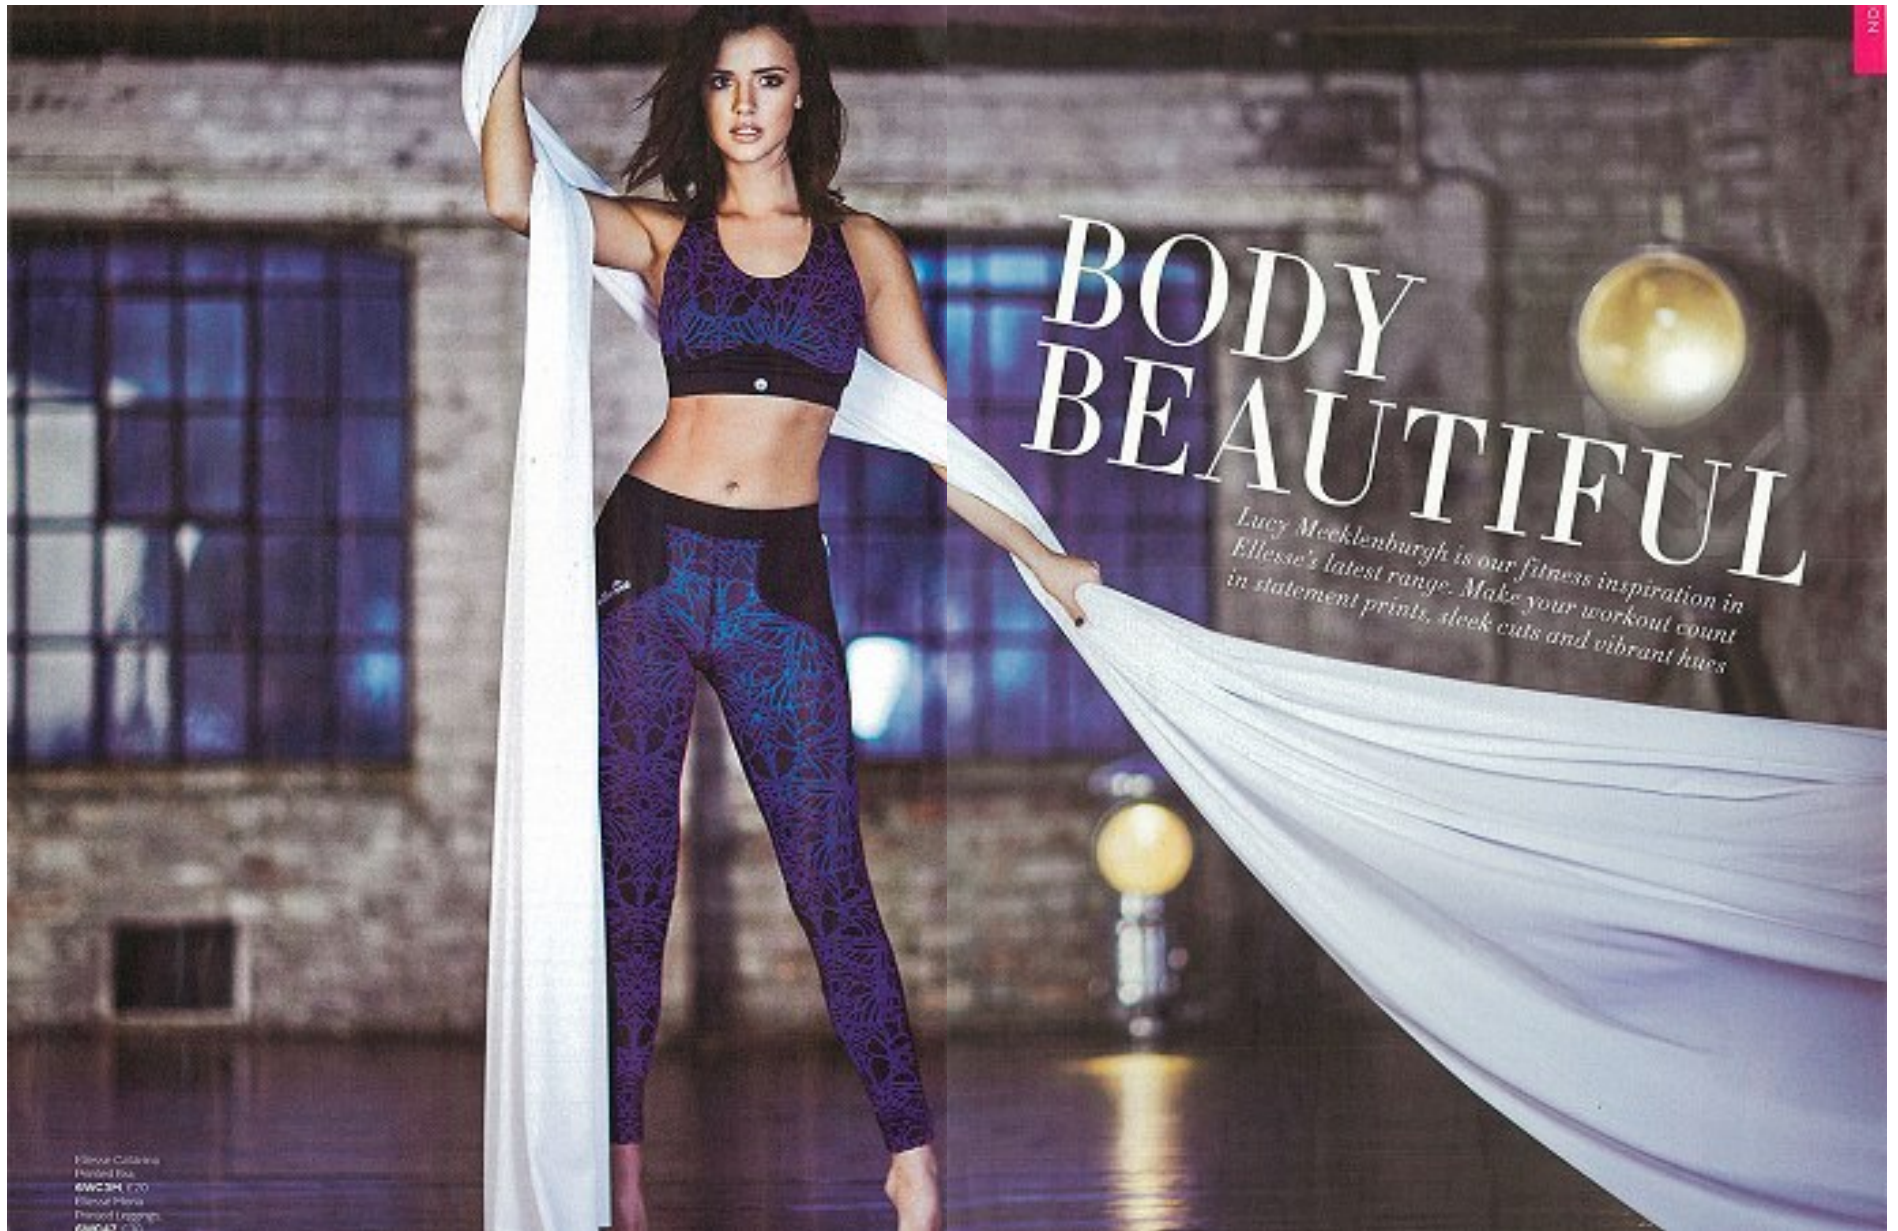

NC

BODY BEAUTIFUL

Lucy Mecklenburgh is our fitness inspiration in Ellesse's latest range. Make your workout count in statement prints, sleek cuts and vibrant hues

Select

MODEL MANAGEMENT

LUCY MECKLENBURGH

27-35 Mortimer Street London W1T 3JG women t: +44 (0) 20 7299 1300 verve t: +44 (0) 20 7284 5600 men t: +44 (0) 20 7299 1322