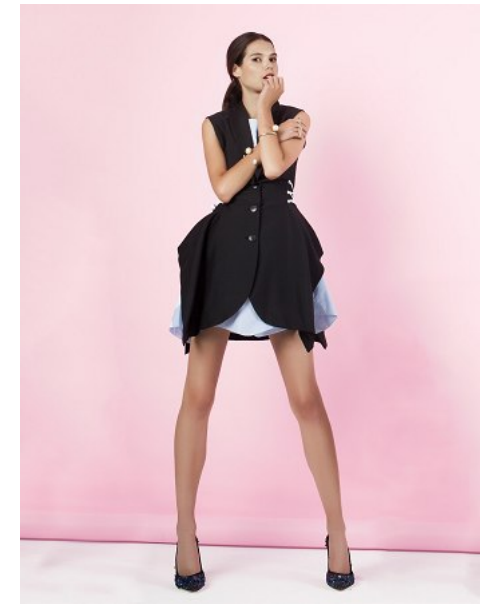

SARAH ANN .
Height 5'9 / 175 Bust 32 / 81 B Waist 24 / 61 Hips 34 / 86 Hair Color
Brown Eyes Brown